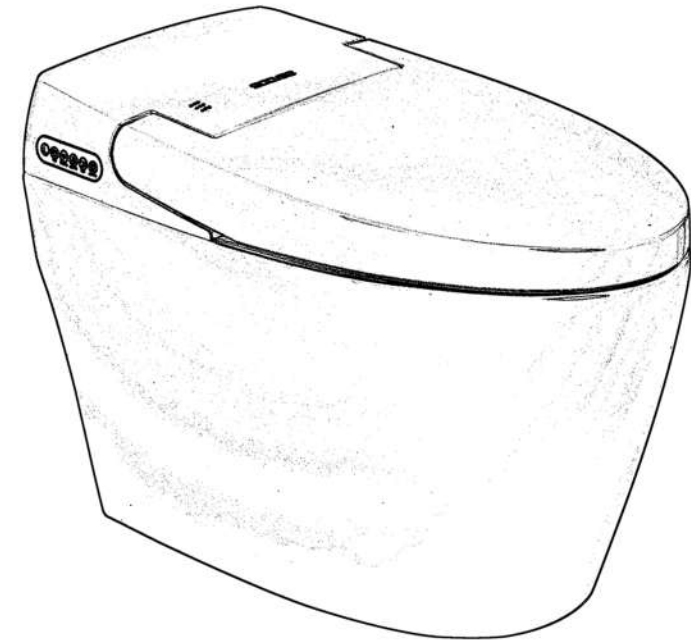

Intelligent Toilet-Bidet

for better living

CHINA:

NINGBO BONJOY HOME CO., LTD

1001 Zhongning Mansion, 255 Lingqiao Road, Ningbo, China

Tel: 0086 574 87459115

Email: bonjoy@bonjoyhome.com

USA:

BONJOY LLC

11 Governors Ln, Princeton, NJ08540

Tel: (949) 3969796

Email: zhanghj333@gmail.com