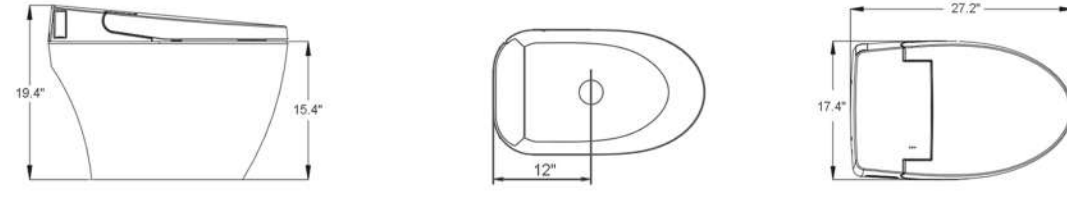

## BJ01

- Voltage/Frequency:110V 60Hz
- Rated Input Power:780W
- Water Pressure: 17.4-108.78psi
- Rough-in:12"
- Dual Flush:0.87gpf/1.32gpf
- Water Proof:IPX4
- Product Size: 27\*17\*19-inch

INTELLIGENT TOILET-BIDET COMPARISONS		INTELLIGENT TOILET-BIDET	
		BJ01	BJ02
CLEANING FUNCTIONS	FRONT & REAR WASH	•	•
	CONSTANT TEMP WASH	•	•
	RECIPROCATING SPRAY	•	•
	ADJUSTABLE WATER TEMPERATURE	•	•
	ADJUSTABLE WATER PRESSURE	•	•
	ADJUSTABLE SPRAY POSITION	•	•
	SPRAY SELF CLEANING	•	•
WARMTH & LIGHT	NIGHT LIGHT	•	•
	ADJUSTABLE HEATED SEAT	•	•
	WARM AIR	•	•
HANDS FREE	AUTOMATIC FLUSH	•	•
	AUTOMATIC DEODORIZATION	•	•
REMOTE CONTROL	MULTIFUNCTIONAL REMOTE CONTROL	•	•
OTHER FUNCTIONS	SEAT SENSOR	•	•
	SENSOR FOR MEN FLUSH	•	•
	AUTOMATIC AIR PURIFYING SYSTEM	•	•
	PROGRAMMABLE ENERGY SAVER SYSTEM	•	•

## BJ02

- Voltage/Frequency:110V 60Hz
- Rated Input Power:780W
- Water Pressure: 17.4-108.78psi
- Rough-in:12"
- Dual Flush:0.87gpf/1.32gpf
- Water Proof:IPX4
- Product Size: 25.5\*15\*20-inch